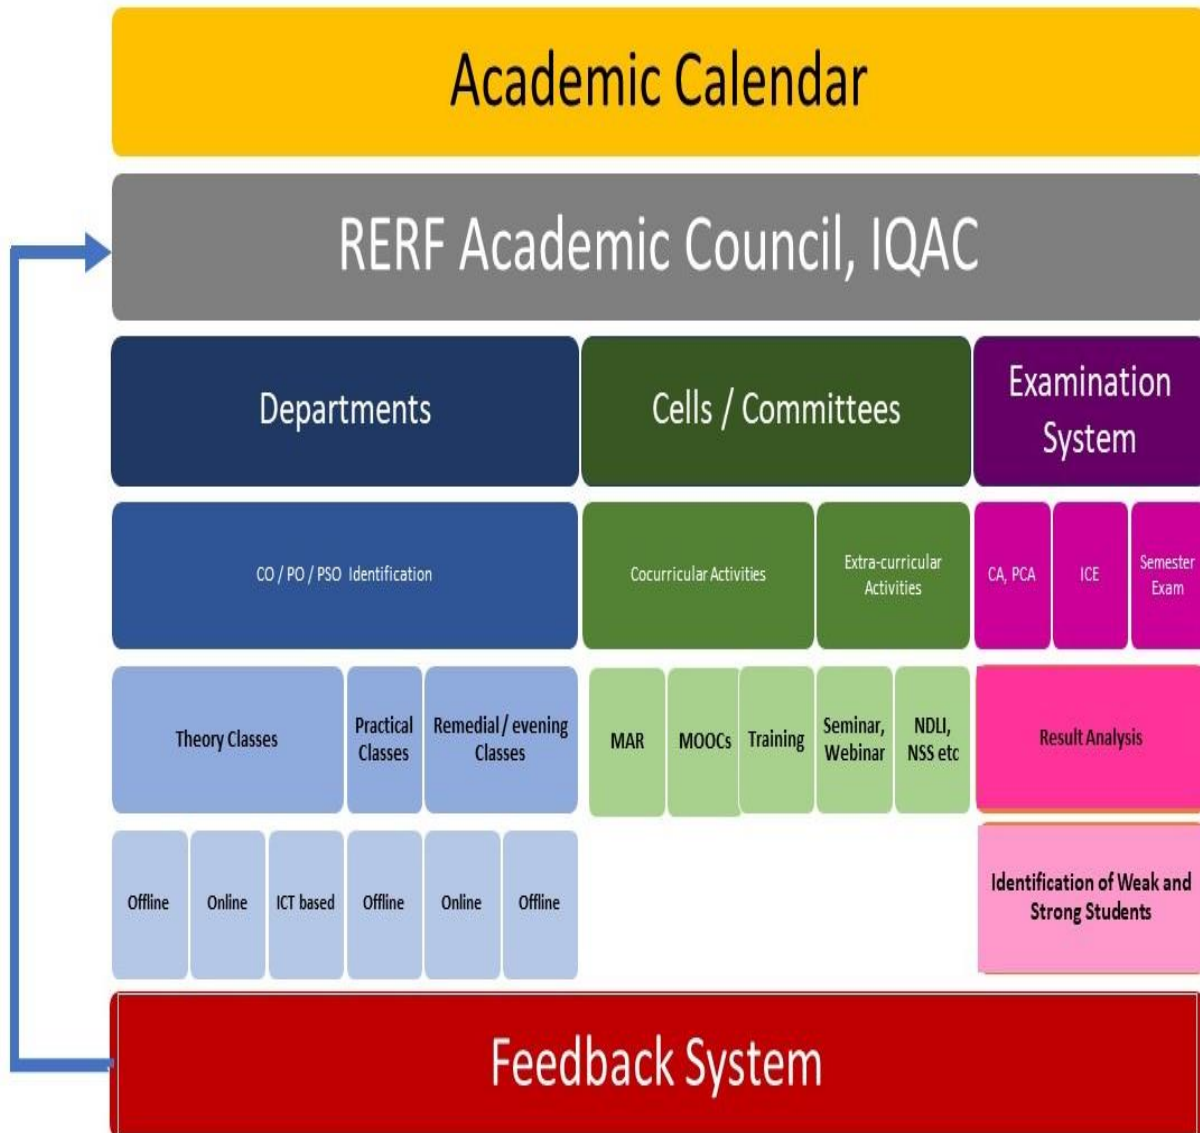

**REGENT  
EDUCATION &  
RESEARCH FOUNDATION**  
Group of Institutions

  
Principal  
Regent Education & Research Foundation  
Bara Kanthalia, P.O - Sewli Telinipara  
Barrackpore, Kolkata- 700121